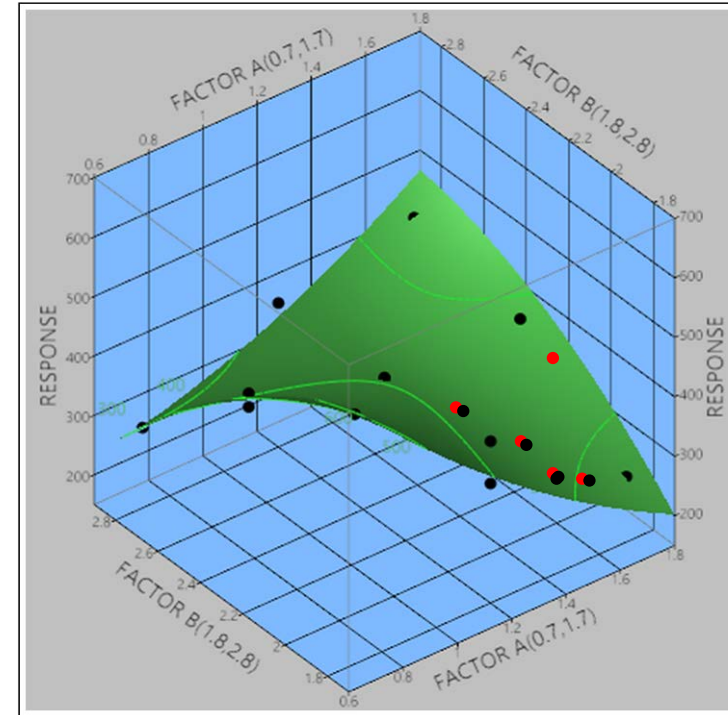

- Live Test Event
- Simulation Prediction

CURRENT

FUTURE

Comparison of simulation predictions to available data from live-test events.

Characterization across operational envelope and comparison of simulation predictions to available data from live-test events