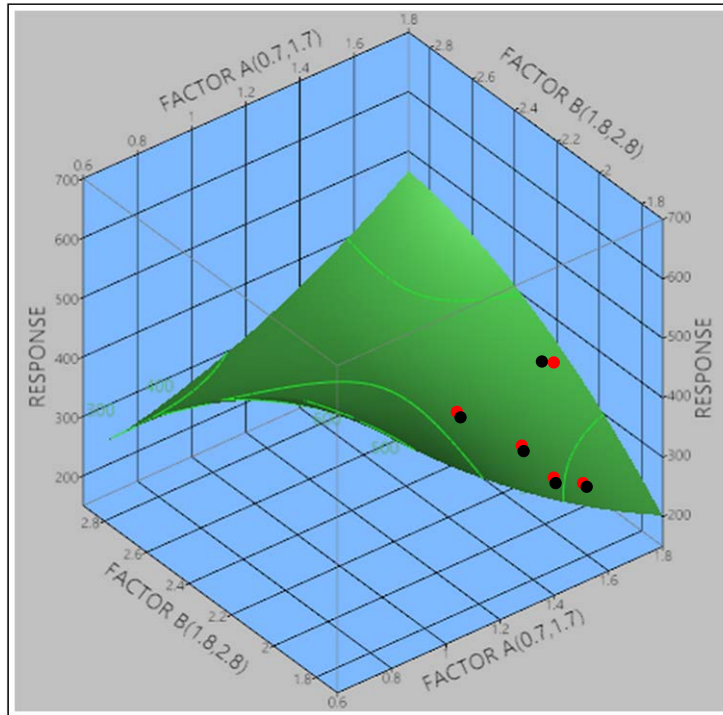

- Live Test Event
- Simulation Prediction

CURRENT

FUTURE

Comparison of simulation predictions to available data from live-test events.

Characterization across operational envelope and comparison of simulation predictions to available data from live-test events