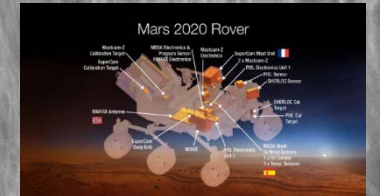

Lunar Orbiter Image - Cebreros

- *Complementarity with Industry and Academia (intermediate TRLs)*
- *Close co-operation with other Public Research Stablishments*
- *Bridge between civil and military aplications of dual technologies*

INTA Spain and US Industry Day 2015

INTA Missions

MiniSat 01

Nanosat 01

Nanosat 1B

Optos

Solar System

Rosetta

SoPHI

IMAX

METIS

Planetary Missions

Meiga-Metnet

RAMan

Dreams-Exomars 2016

MEDA