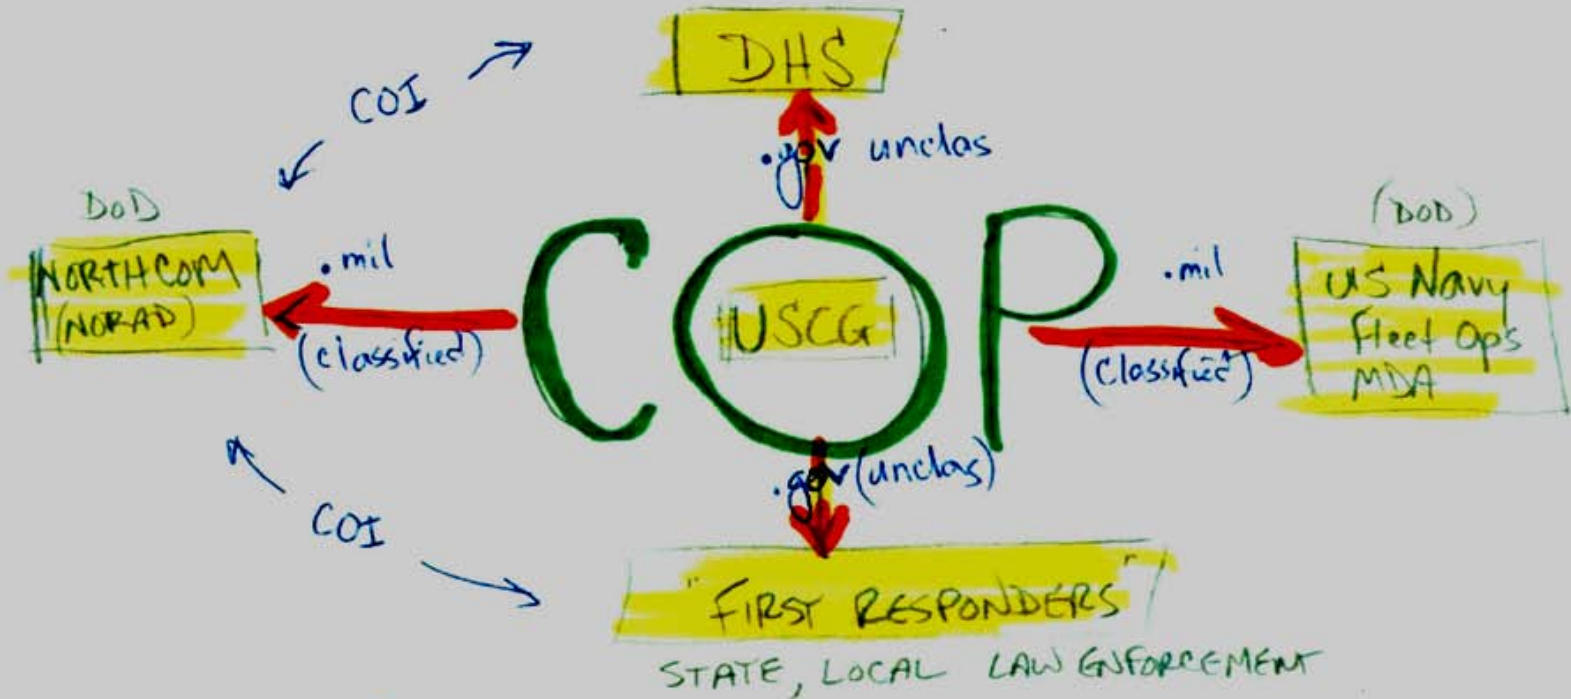

# Rudy K. Peschel

Rear Admiral  
U.S. Coast Guard (Retired)

305.799.5688  
rudy.peschel@att.net

# COP Crossroad

USCG at the "Crossroad" of MDA Flow...

For generic purposes,  
UNCLAS Vertical route from DHS to 1st responders  
CLASSIFIED Horizontal route of DoD via USCG  
complicated by 90° turns to include COIs