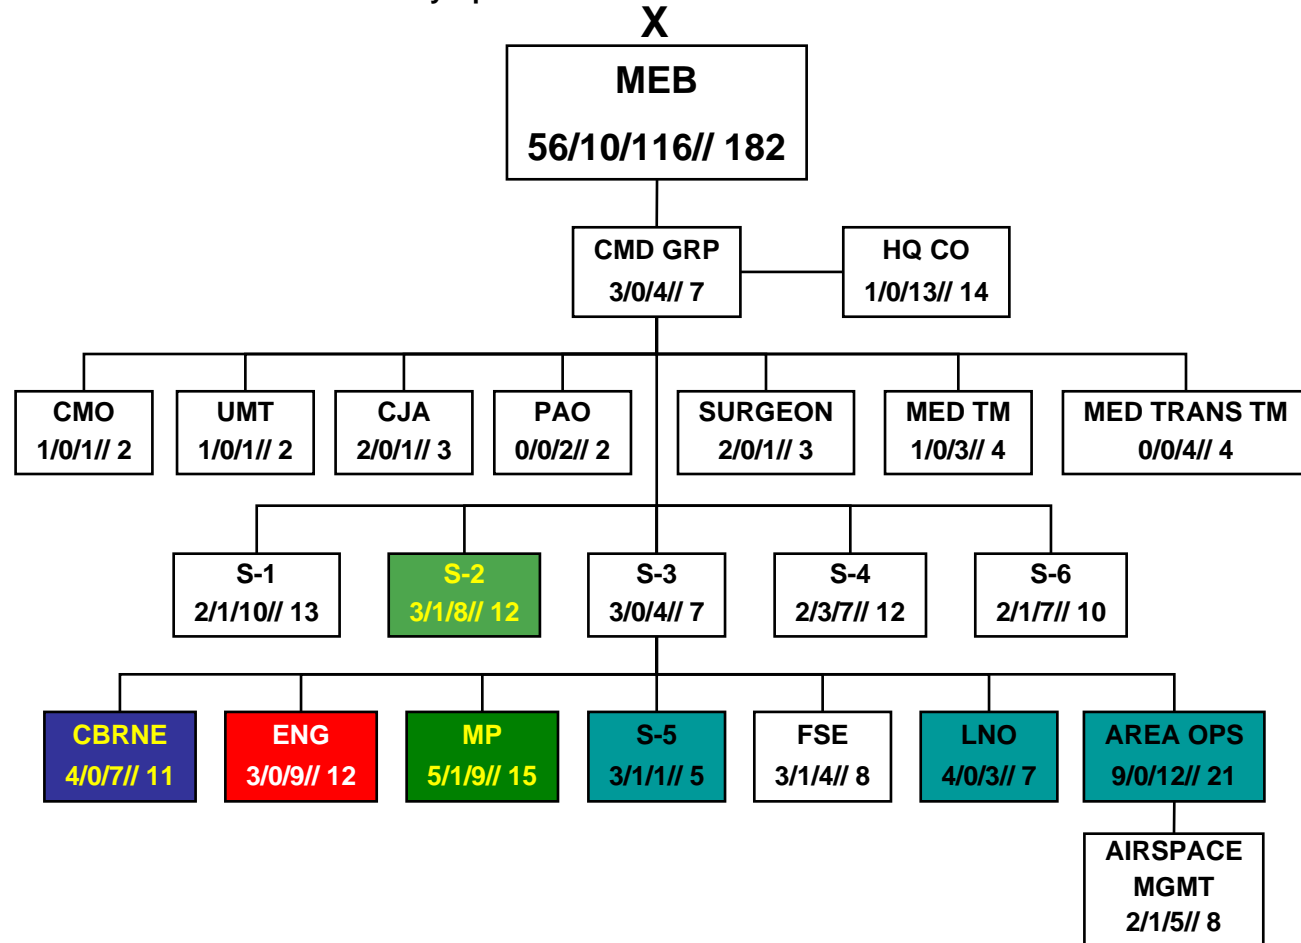

MEB HQ Structure (FY08 TOE)

HQ Capabilities in Support of Warfighting Commander

- •Assigned mission and AO; allocated additional assets by higher HQ
- •Plan, synchronize, execute, and control military operations
- •Plan intelligence actions to support the force
- •Plan tactical actions associated with Force Projection and Deployment.
- •Establish command post operations
- •Manage tactical information
- •Assess the tactical situation and operations
- •Plan tactical operations using the MDMP
- •Prepare for tactical operations
- •Execute tactical operations
- •Support the commander's leadership responsibilities for morale, welfare and discipline
- •Conduct continuous operations
- •Receive and onward movement of forces
- •Integrate AC2 in assigned AO

CORE COMPETENCY MISSION ESSENTIAL TASKS

- •Conduct Maneuver Support Operations
- •Conduct Support Area Operations
- •Conduct Consequence Management Operations
- •Conduct Stability Operations