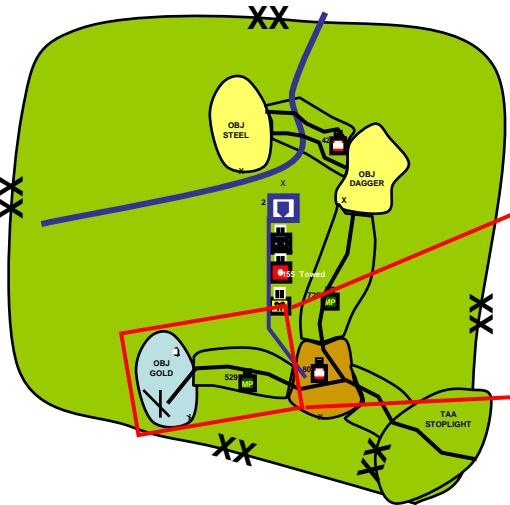

Stability Operations

NEW DIVISION CAPABILITY

MEB gives Maneuver Commander greater ability to conduct STABILITY OPERATIONS ICW DECISIVE COMBAT OPERATIONS

MEB BN TF 529 Functions:

- Continue/expand Stability Operations from IBCT
- Conduct SWEAT Assessment
- Populace and Resource Control
- Infrastructure Development
- Area Damage Control
- Police Intelligence Operations
- Movement Corridor Operations
- Protection Operations
- Civil Affairs Operations
- Mitigate Explosive Hazards
- CBRN Consequence Management
- Support WMD Elimination