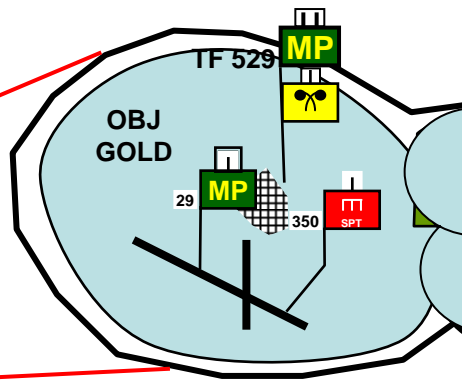

Stability Operations

NEW DIVISION CAPABILITY

MEB gives Maneuver Commander greater ability to conduct STABILITY OPERATIONS ICW DECISIVE COMBAT OPERATIONS

MEB BN TF 529 Functions:

- Continue/expand Stability Operations from IBCT
- Conduct SWEAT Assessment
- Populace and Resource Control
- Infrastructure Development
- Area Damage Control
- Police Intelligence Operations
- Movement Corridor Operations
- Protection Operations
- Civil Affairs Operations
- Mitigate Explosive Hazards
- CBRN Consequence Management
- Support WMD Elimination