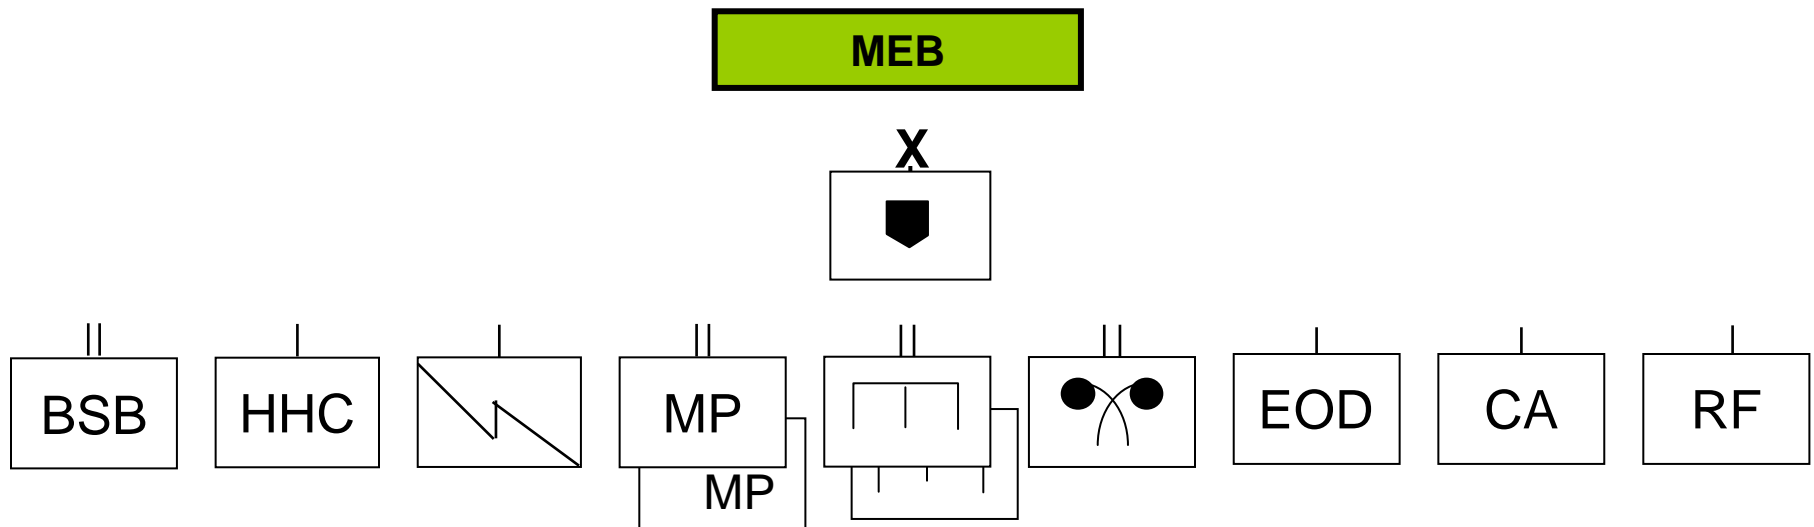

Robotics

Decision Support

Persistent Surveillance

Maneuver Support Primer

MG(R) Ernst

Maneuver Support Operations – integrate the complimentary and reinforcing capabilities of key protection, movement & maneuver, and sustainment functions, tasks and systems to enhance freedom of action for the supported force.