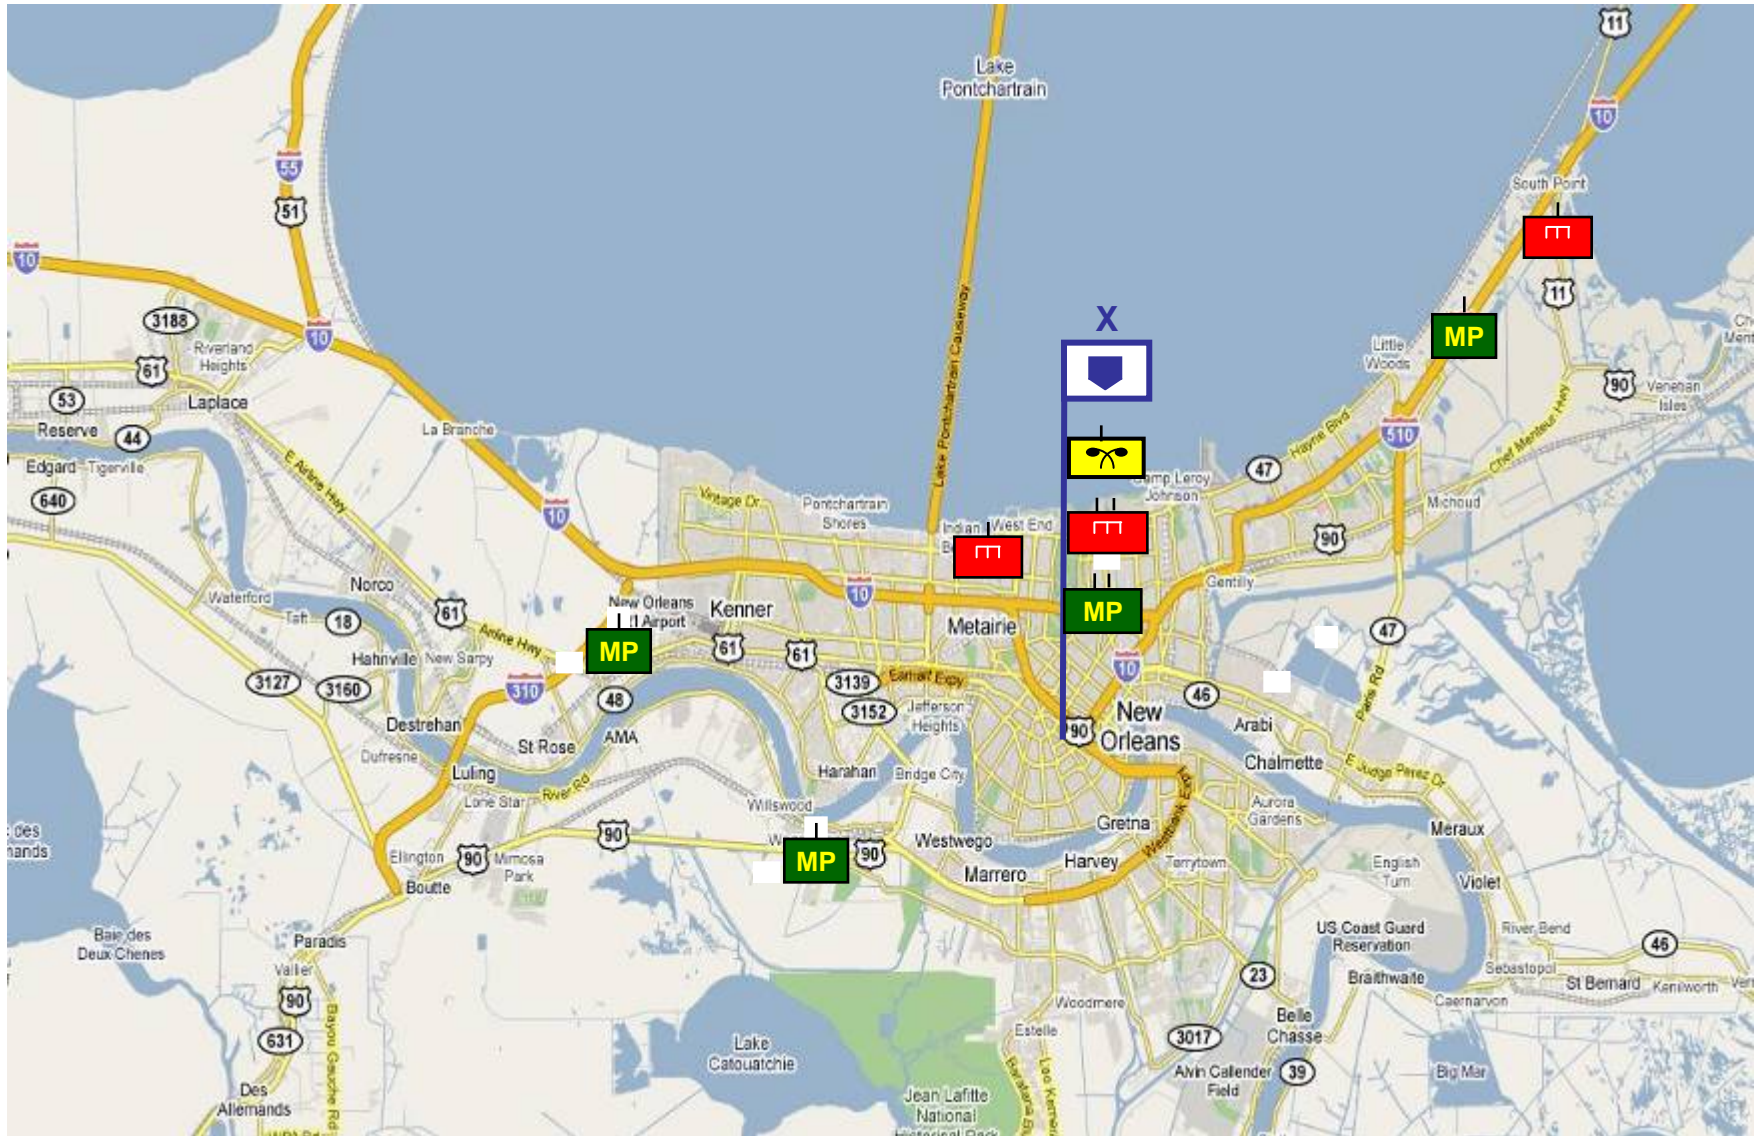

MEB in Civil Support Operations