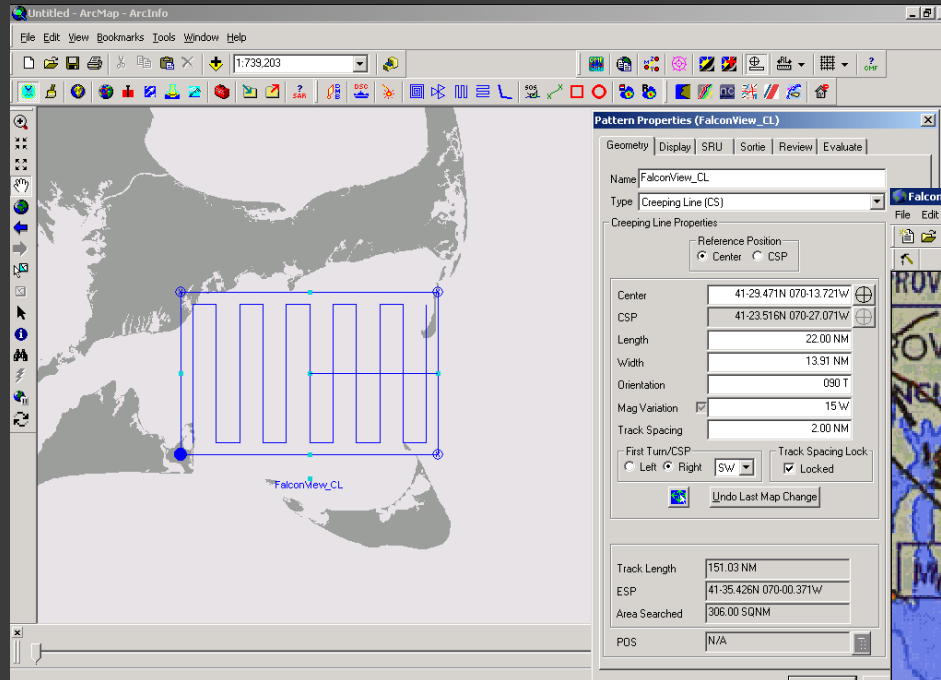

Search Planning

SAROPS to FalconView

Creeping Line within Nantucket Sound Exported to FalconView

The Collaboration Continues...

- ◎ AWACS Cursor On Target Feed
- ◎ Weather
 - XM Satellite Weather Feed
 - SOCOM Weather Server
- ◎ ROVER video