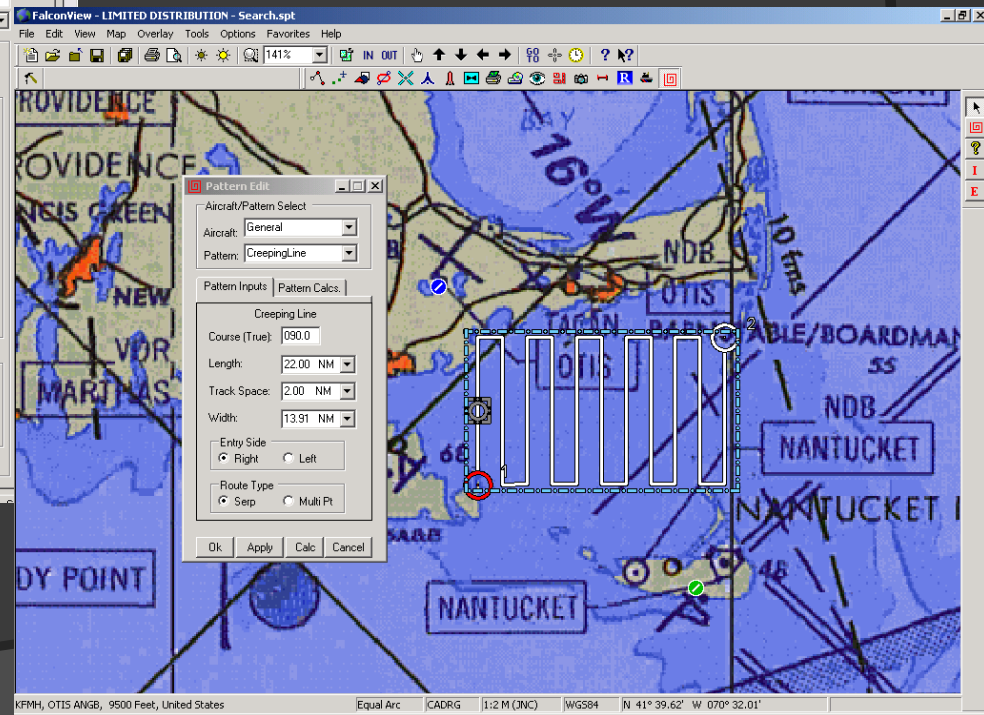

Search Planning

SAROPS to FalconView

Creeping Line within Nantucket Sound Exported to FalconView

The Collaboration Continues...

- ◎ AWACS Cursor On Target Feed
- ◎ Weather
 - XM Satellite Weather Feed
 - SOCOM Weather Server
- ◎ ROVER video