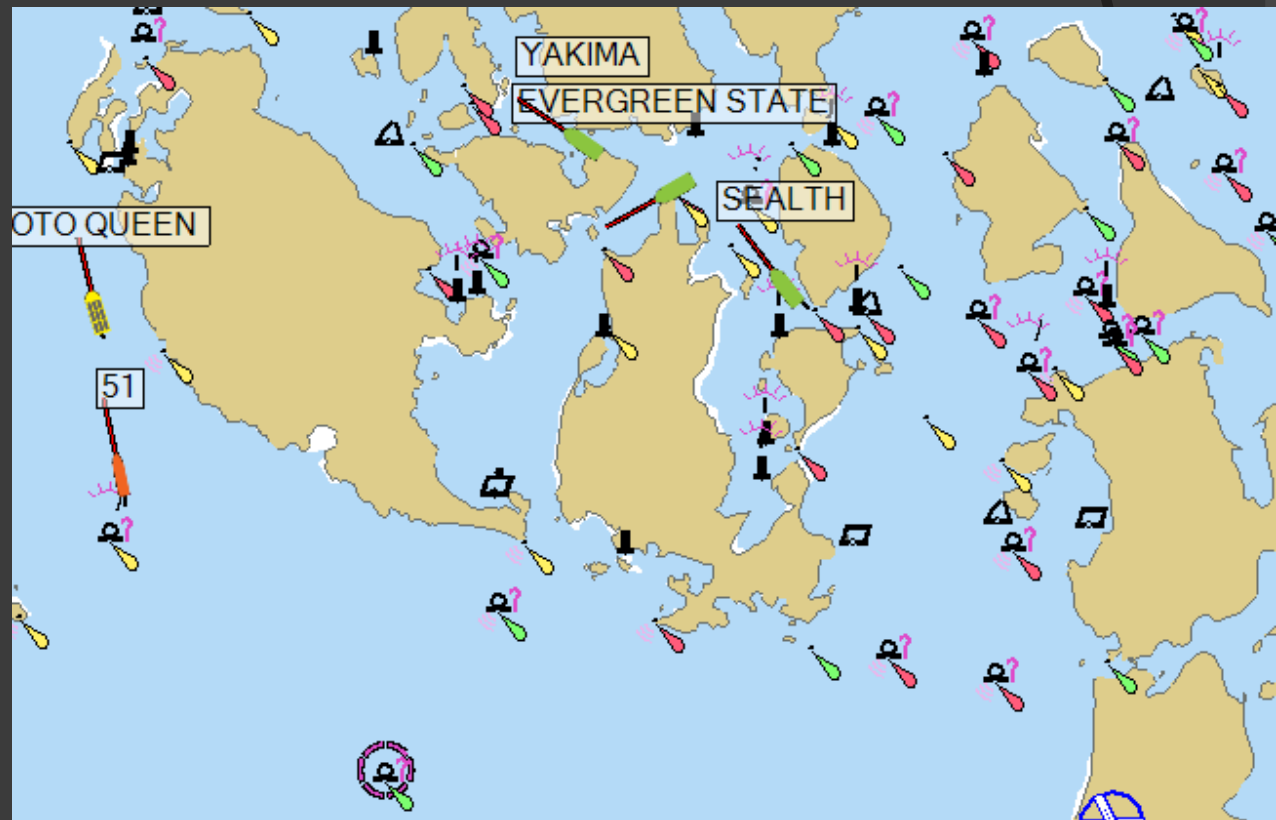

AIS Tracking

- Built using .Net based tracking overlay developed for Army PEO STRI
- Receives information From AIS radio
- Allows users to enter manual sighting report
- Results saved as CoT

Address Lookup

- Uses Database from NGAs HSIP Gold 2007 CD
- Database read by ESRI Component (C/JMTK)
- Standalone Application can be used with any version of FalconView

Address Lookup

Enter the address to locate on the map

Search Planning

SAROPS to FalconView

Creeping Line within Nantucket Sound Exported to FalconView

The Collaboration Continues...

- ◎ AWACS Cursor On Target Feed
- ◎ Weather
 - XM Satellite Weather Feed
 - SOCOM Weather Server
- ◎ ROVER video